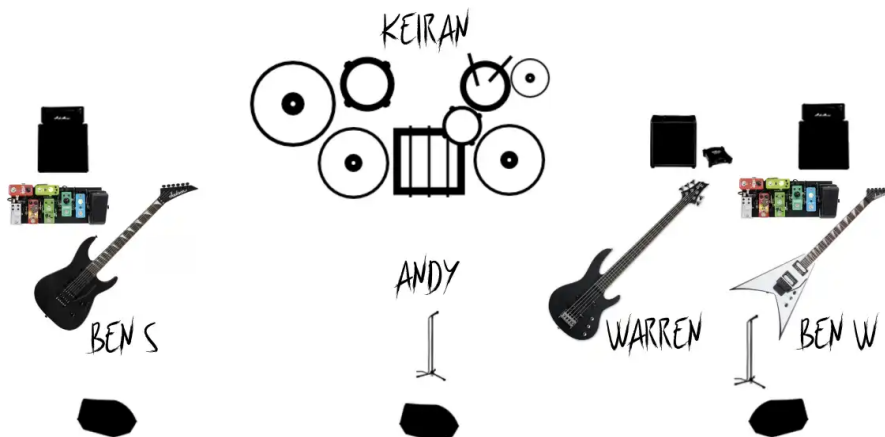

Intro track

- Phone connected to PA by aux/headphone jack

Drums

Provided by venue

- 1 x kick drum
- 1 x rack tom
- 1 x floor tom
- 1 x drum stool
- 1 x snare stand
- 1 x hi-hat stand
- 3 x cymbal stands

Provided by RAD

- 1 x snare
- 1 x double pedal
- Hi-hats, 2 x crash and 1 x ride cymbals

STAGE PLOT

CHANNEL LIST

#	Instrument	Microphone	Member	Comments
#1	Bass	DI	Warren	
#2	Vocals	Shure SM58	Ben W (BV)	
#3	Vocals (Center)	Shure SM58	Andy (Main Vox)	
#4	Tom	Sennheiser E604	Kieran	
#5	Floor tom	Shure SM57	Kieran	
#6	Snare Drum	Shure SM57	Kieran	
#7	Bass Drum	Shure Beta52	Kieran	
#8	Amplifier (Bass)	DI	Warren	
#9	Amplifier (head + cabinet)	Shure SM57	Ben W	Mesa Boogie Dual Rectifier 100w
#10	Amplifier (head + cabinet)	Shure SM57	Ben S	EVH 5150 50w